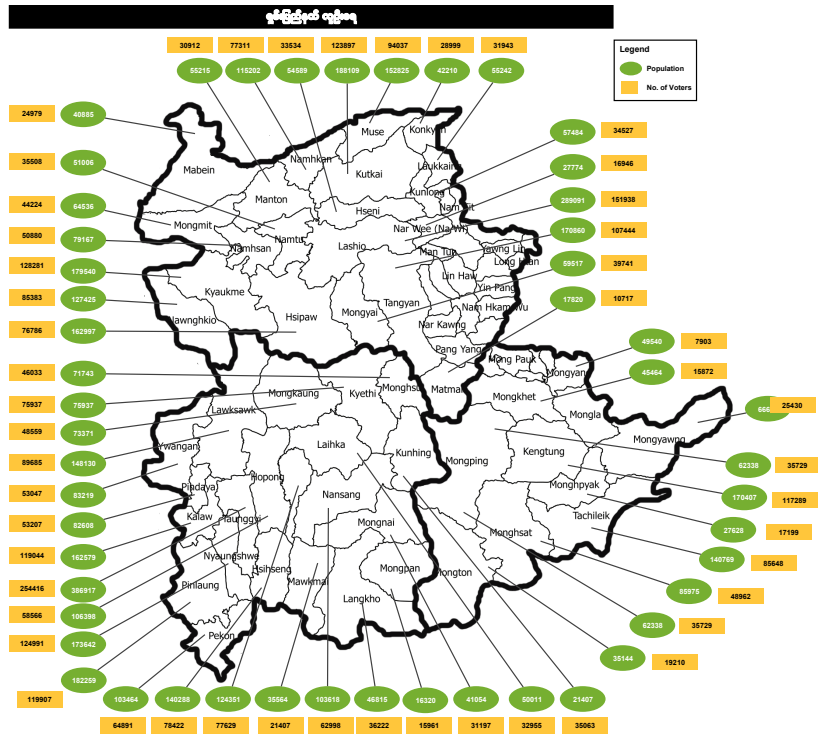

ရခိုင်

ထိုင်းနိုင်ငံ

Political Parties in Shan State and their member sizes

1. **Name of Party1**
2. Alkha National Development Party
   - Danu National Democracy Party
   - Eastern Shan State Development Democratic Party
   - Federal Union Party
   - Inn National Development Party
   - Inn National League Party
   - Kayan National Party
   - Kokang Democracy and Unity Party
   - Lahu National Development Party
   - Lhaovo National Unity and Development Party
   - Lisu National Development Party
   - National Democratic Force
   - National Development Party
   - National League for Democracy
   - National Unity Party
   - PaO National Organization
   - Peace for Diversity Party
   - Shan Nationalities Democratic Party
   - Shan Nationalities League for Democracy
   - Shan State Kokang Democratic Party
   - Ta-Arng (Palauing) National Party
   - The 88 Generation Student Youths (Union of Myanm..)
   - Union Pa-O National Organization
   - Union Solidarity and Development Party
   - United Democratic Party
   - Wa Democratic Party
   - Wa National Unity Party

တပ်မတော်အစိုးရအဖွဲ့ (Iin National League Party)

ပြည်ထောင်စု

ပြည်ထောင်စု